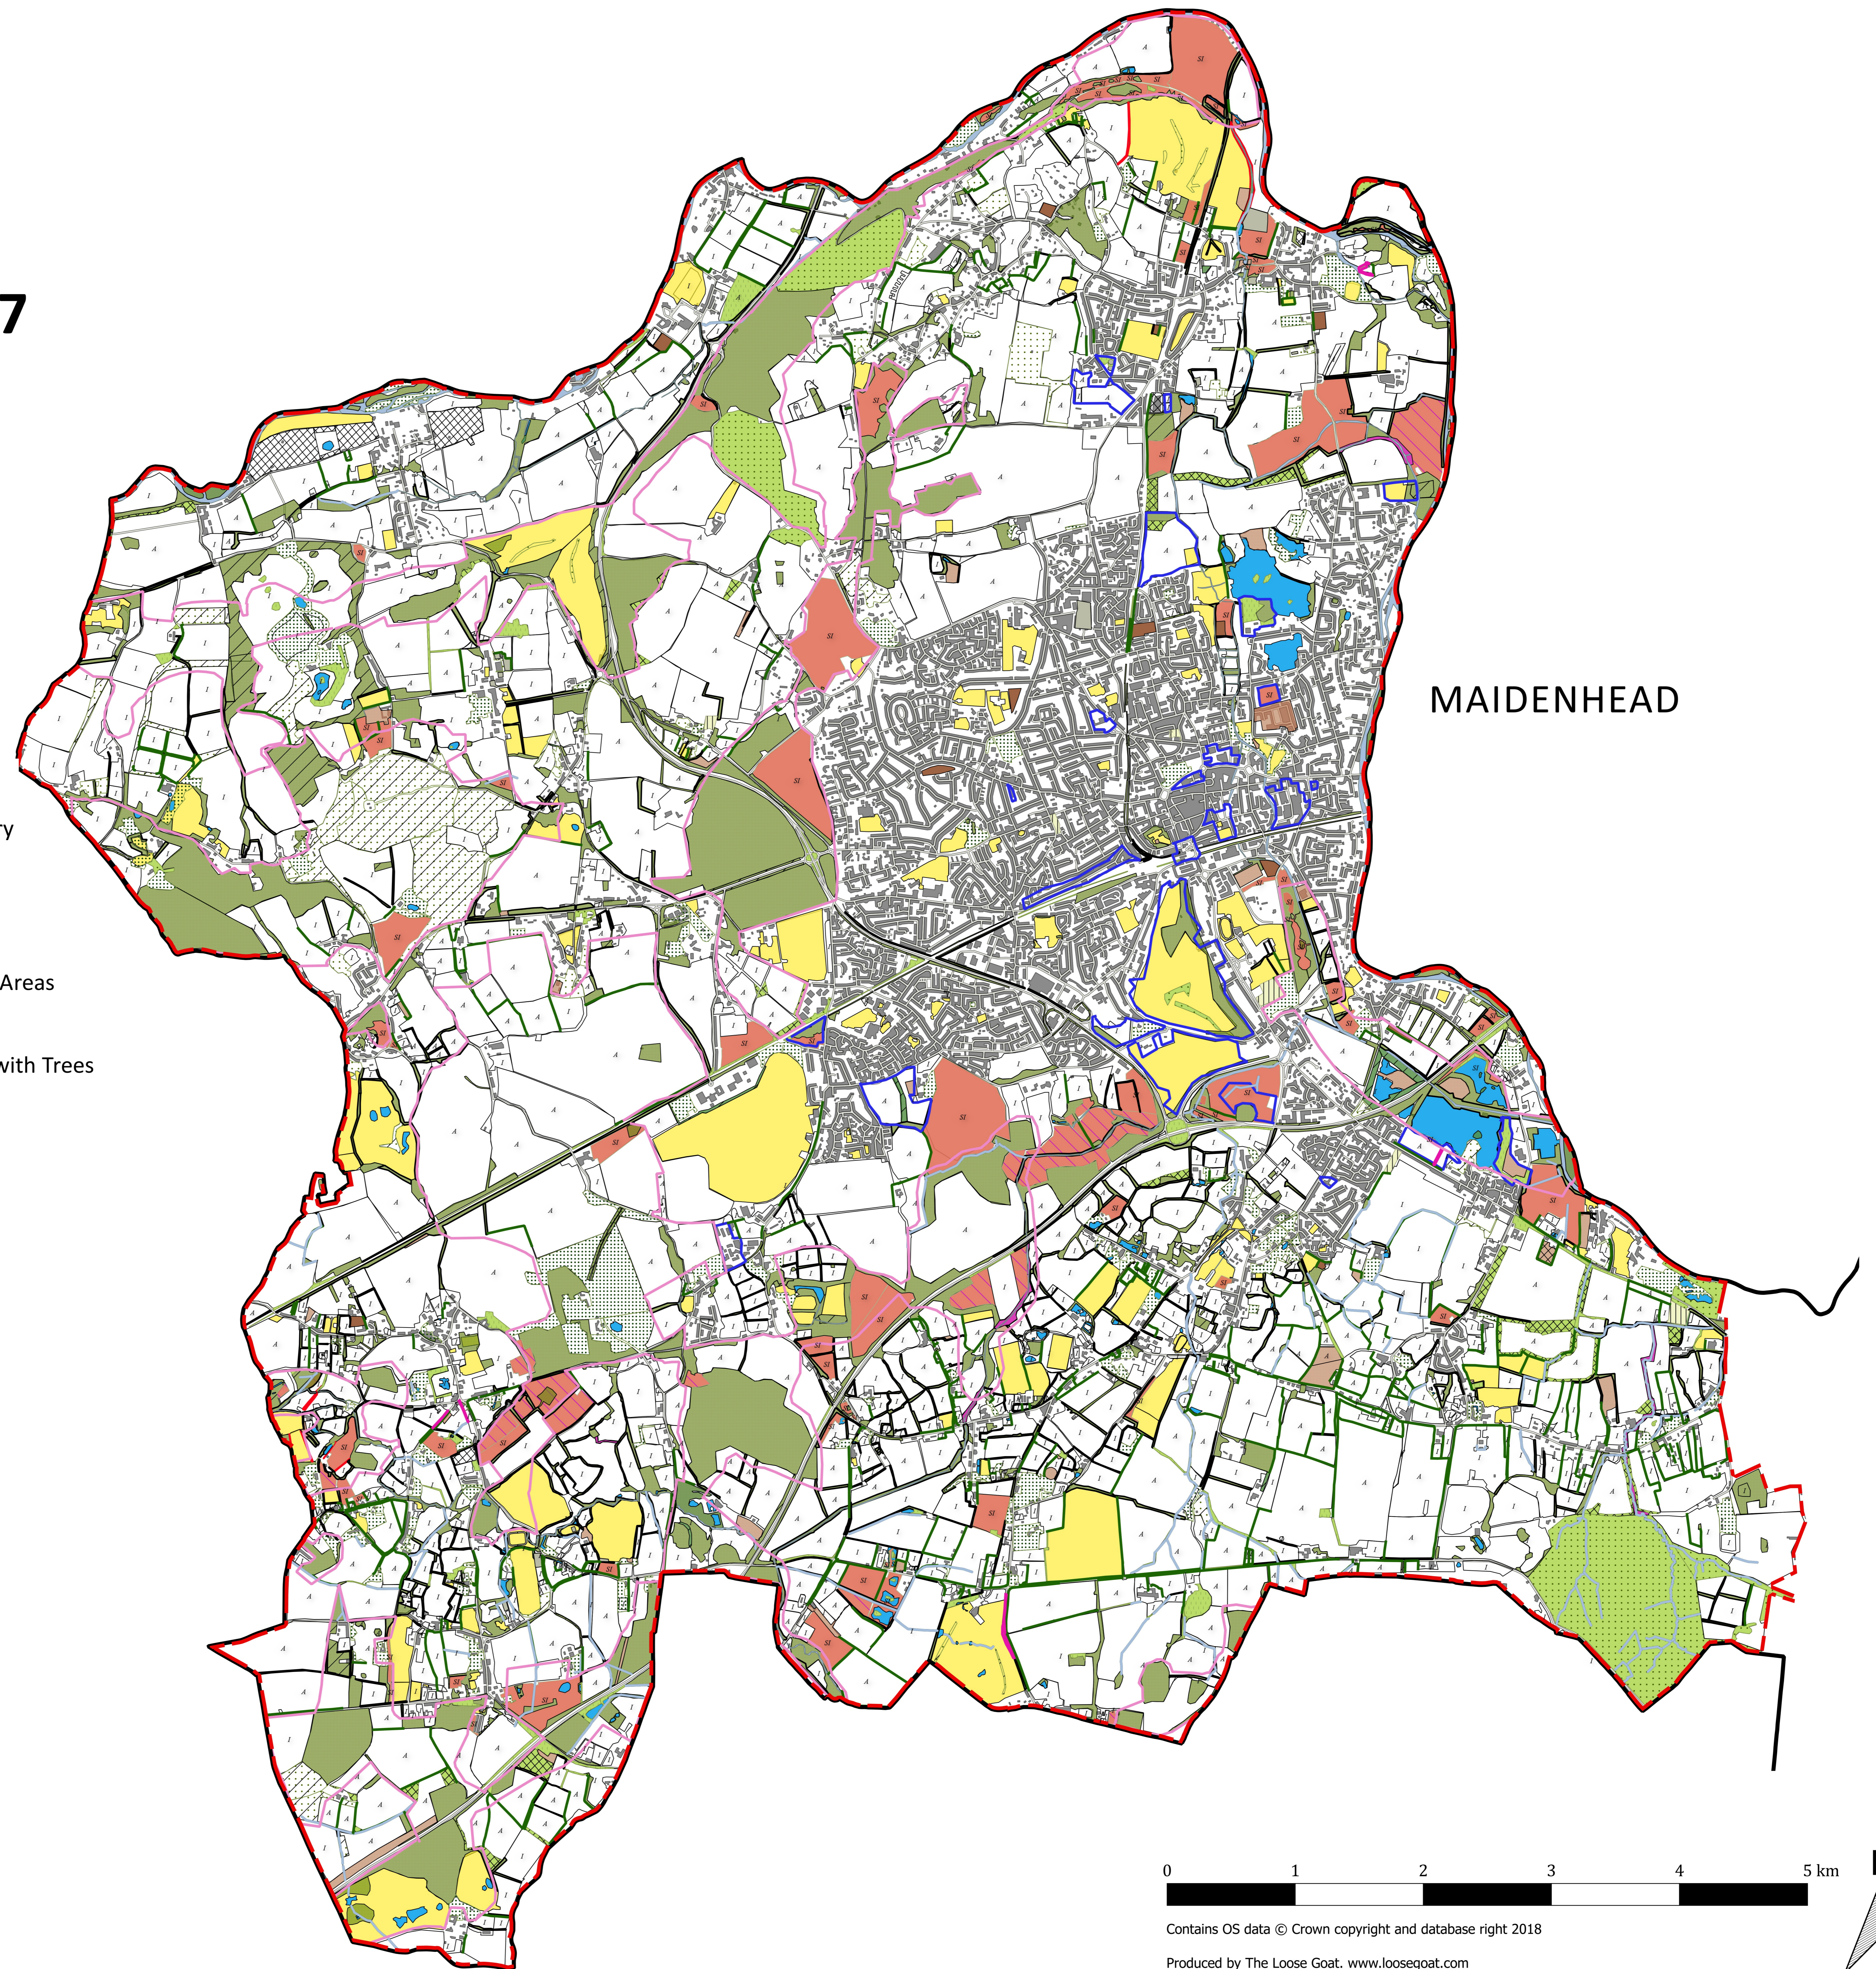

# Phase 1 Habitat Survey 2017

MAIDENHEAD

-  Arable
  -  Amenity grassland
  -  Allotments
  -  Alder Willow Carr
  -  Bare Ground
  -  Broad Leaved Woodland
  -  Cemetery
  -  Coniferous Woodland
  -  Hard Standing
  -  Improved Grassland
  -  Semi-Improved Grassland
  -  Marshy Grassland
  -  Mobile Homes
  -  Mixed Woodland
  -  Orchard
  -  Poor species hedgerow
  -  Poor species hedgerow with trees
  -  Running Water
  -  Set Aside
  -  Scattered Broadleaf Woodland
  -  Scattered Mixed Woodland
  -  Scrub and Shrub
  -  Standing Water
  -  Plantation Broadleaf Woodland
  -  Plantation Coniferous Woodland
  -  Plantation Mixed Woodland
-  Study Area
  -  RBWM borough boundary
  -  Borough Local Plan
  -  Biodiversity Opportunity Areas
  -  Poor Species Hedgerow
  -  Poor Species Hedgerow with Trees
  -  Running Water